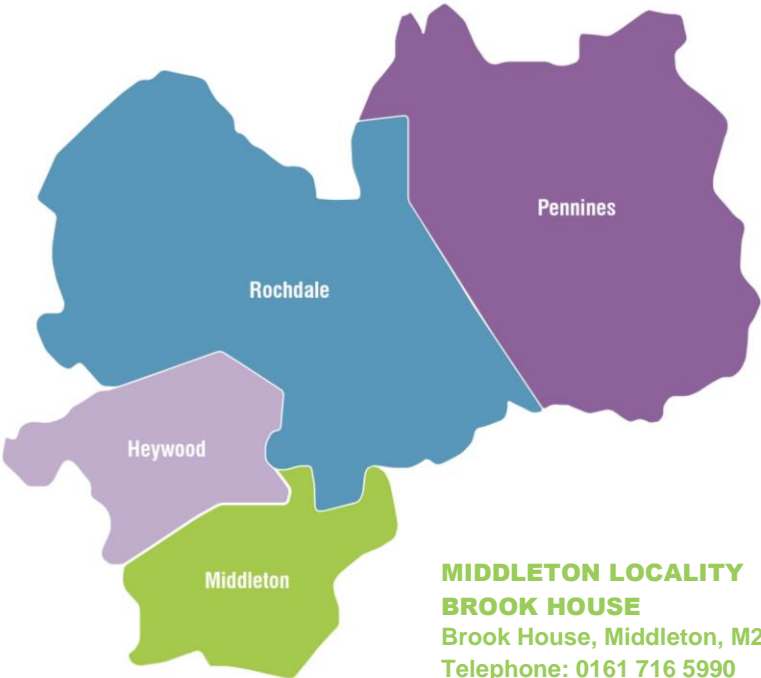

Where to find your School Nursing Team

ROCHDALE LOCALITY
KINGSWAY CLINIC
Turfhill Road, OL16 4XA
Telephone: 01706 676555
Email: pcn-tr.rochdalesht@nhs.net

- All Saints Primary
- Ashfield Valley
- Bamford Primary
- Bellfield Primary
- Brimrod Primary
- Broadfield Primary
- Caldershaw Primary
- Castleton Primary
- Deeplish Primary
- Greenbank Primary
- Healey Primary
- Heybrook Primary
- Holy Family Primary
- Lower Place
- Marland Hill Primary
- Meanwood Primary
- Norden Primary
- Sacred heart Primary
- Sandbrook Primary
- Shawclough Primary
- Spotland Primary
- St Edwards Primary
- St Gabriels RC (Rochdale)
- St Johns RC
- St Marys CE (Rochdale)
- St Patricks RC
- St Peters CE (Rochdale)
- St Vincents Primary
- Thornham St John Primary
- Whittaker Moss Primary
- FALINGE PARK HIGH**
- KINGSWAY PARK**
- MATTHEW MOSS HIGH**
- OULDER HILL HIGH**
- ST CUTHBERTS**