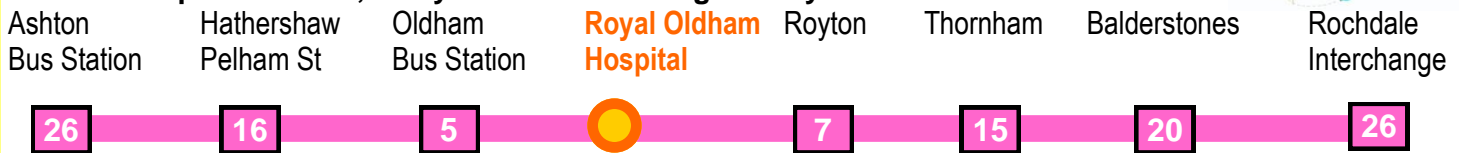

**More bus services on following page**

# Buses serving The Royal Oldham Hospital

**408** Stalybridge\*, Smallshaw\*, Hartshead\*, Abbeyhills\*, Oldham, Royal Oldham Hospital, Royton, High Crompton, Shaw, Buckstones  
 Daily service, operated by Rosso (M-F Daytimes) First Greater Manchester (M-F Peaks), MCT (evenings), Stagecoach Manchester (Sun and Bank Holidays)

← Stop D  
 Stops A, E, & F →

\* - During Monday to Friday Peaks/ Evenings and Sundays/ Bank Holidays ONLY

**409** Ashton under Lyne, Hathershaw, Oldham, Royal Oldham Hospital, Royton, Thornham, Balderstones, Rochdale  
 Daily service, operated by First Greater Manchester  
 Frequent service, every 10 minutes during the daytime