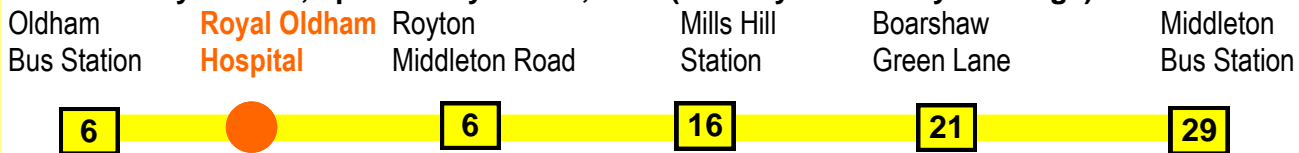

← Stop C →
Stops B & F

418 Heyside, Royal Oldham Hospital, Oldham, Lees, Waterhead, Austerlands, Springhead
Monday to Saturday daytimes, operated by M Travel