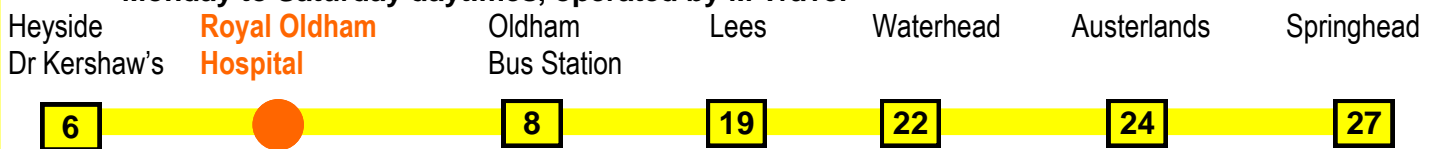

← Stop D →  
 Stops A & F

**412** Oldham, Royal Oldham Hospital, Royton, Mills Hill, Boarshaw, Middleton  
 Daily service, operated by Rosso, MCT (Monday – Saturday evenings)

← Stop C →  
 Stops B & F

**418** Heyside, Royal Oldham Hospital, Oldham, Lees, Waterhead, Austerlands, Springhead  
 Monday to Saturday daytimes, operated by M Travel