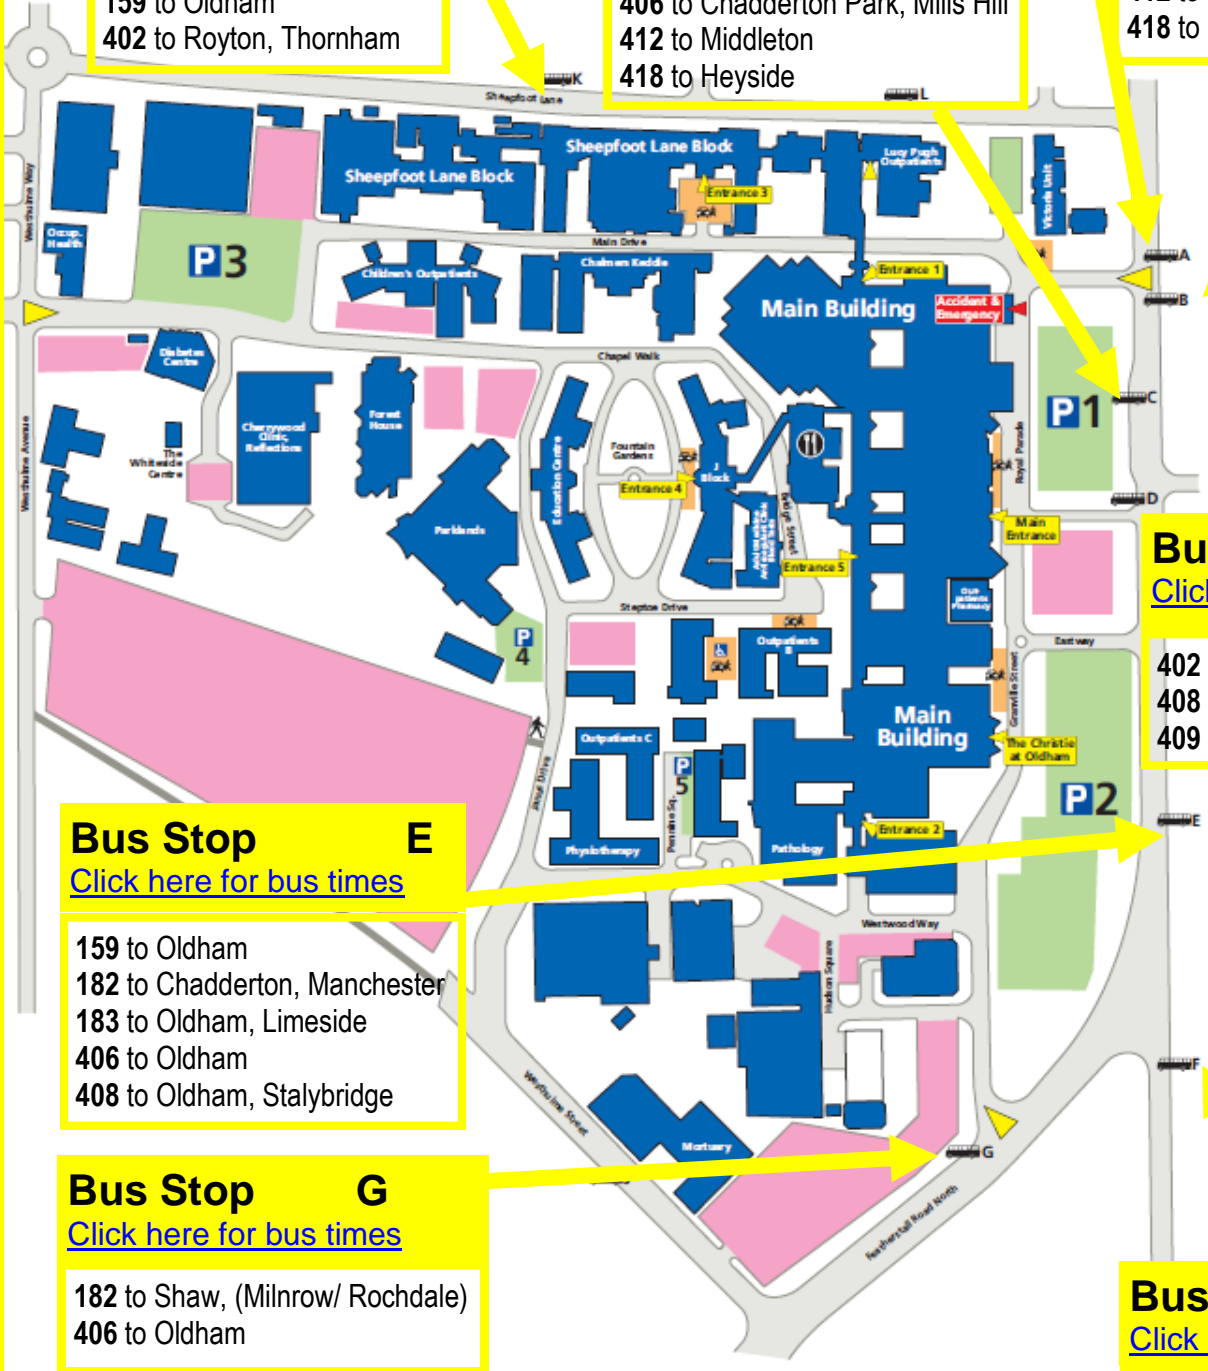

- Public car parks
- Drop-off only
- Parking for disabled drivers
- Staff car parks
- Hospital buildings
- Entrances
- Bus stops

Bus Stop A
[Click here for bus times](#)
408 to Oldham, Stalybridge
409 to Oldham, Ashton-u-Lyne

Bus Stop B
[Click here for bus times](#)
159 to Oldham
182 to Chadderton, Manchester
412 to Oldham
418 to Oldham, Springhead

Bus Stop C
[Click here for bus times](#)
159 to Woodhouses, Middleton
182 to Shaw, (Milnrow/Rochdale)
183 to Oldham, Limeside
406 to Chadderton Park, Mills Hill
412 to Middleton
418 to Heyside

Bus Stop K
[Click here for bus times](#)
159 to Oldham
402 to Royton, Thornham

Bus Stop D
[Click here for bus times](#)
402 to Royton and Oldham
408 to Shaw, Buckstones
409 to Royton, Rochdale

Bus Stop E
[Click here for bus times](#)
159 to Oldham
182 to Chadderton, Manchester
183 to Oldham, Limeside
406 to Oldham
408 to Oldham, Stalybridge

Bus Stop G
[Click here for bus times](#)
182 to Shaw, (Milnrow/ Rochdale)
406 to Oldham

Bus Stop F
[Click here for bus times](#)
159 to Oldham
183 to Oldham, Limeside
408 to Oldham, Stalybridge
409 to Oldham, Ashton-u-Lyne
412 to Oldham
418 to Oldham, Springhead